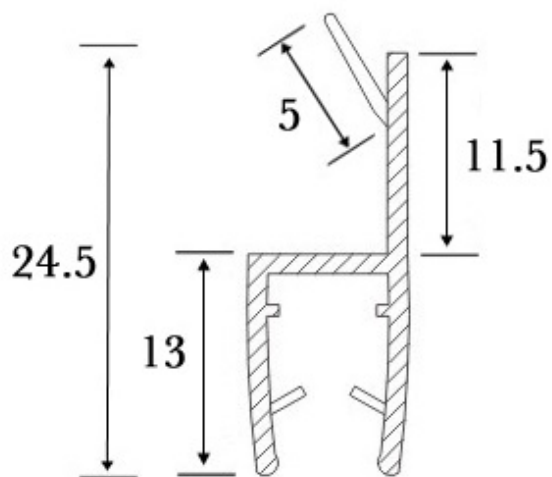

PRODUCT SHEET

Description:

PVC Seal Glass To Glass 180DG, S-5706, 4,0 Mtr, F/12mm Glas

Item number:

15.22.288-9

Units	Box	Carton	HS Code	Barcode
Pcs.	1	50	3925901000	
				5704866493376

SISO A/S

Mileparken 11
DK-2740 Skovlunde
Denmark
VAT: DK 24786013